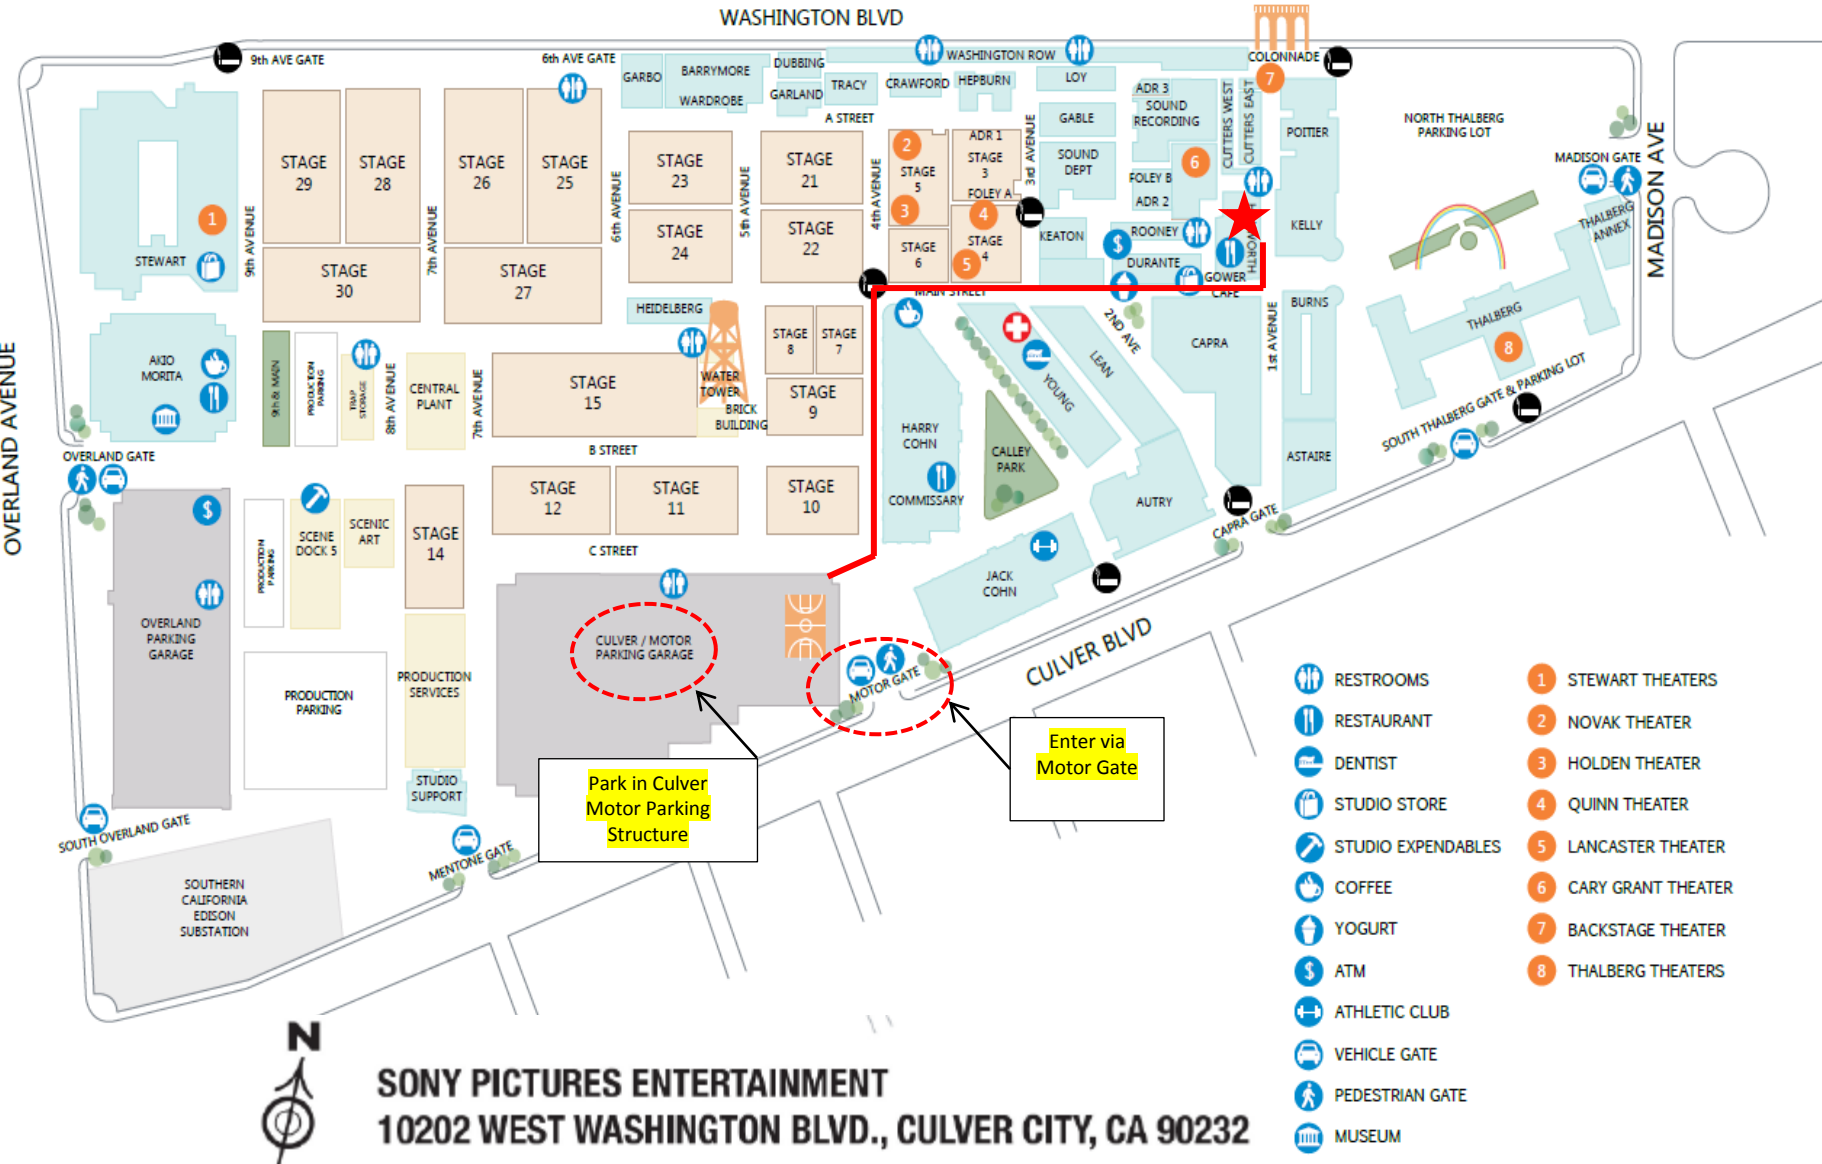

## DIRECTIONS

### SOUTHBOUND 405 FREEWAY

- Exit at **Washington / Culver Blvd.** off-ramp
- Right on **Sawtelle Blvd.**
- Right on **Washington:**
- Overland Gate: Right on **Overland**
- Madison Gate: Right on **Madison**
- Culver Gate: Right on **Overland**, Left on **Culver**

### NORTHBOUND 405 FREEWAY

- Exit at the **Culver Blvd.** off-ramp
- Right on **Culver:**
- Overland Gate: Left on **Overland**
- Madison Gate: Left on **Madison**
- Culver Gate: Left on **Motor**

### WEST SANTA MONICA I-10 FREEWAY

- Exit and make a left on **Overland Avenue:**
- Overland Gate: Between Washington Blvd. & Culver Blvd. on your left hand side
- Madison Gate: Left on **Washington Blvd.**, Right on **Madison Avenue**
- Culver Gate: Left on **Culver**, Left on **Motor**